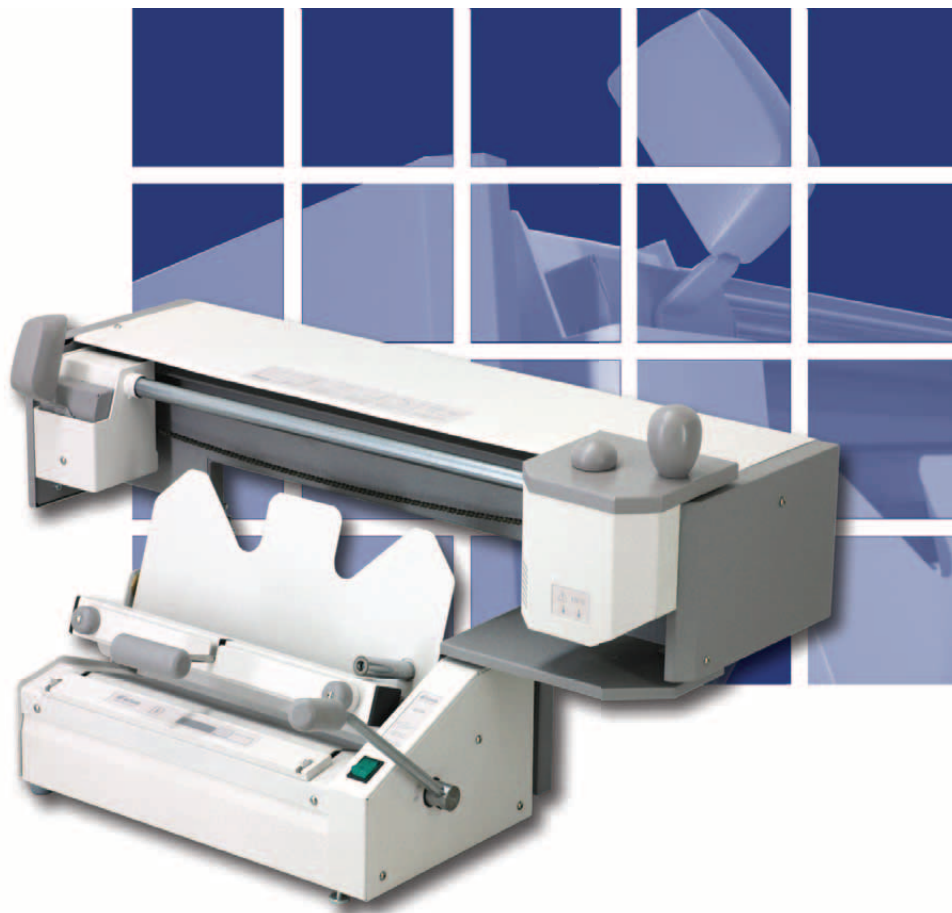

P E R F E C T B I N D I N G M A C H I N E

FASTBIND ELITE

FLEXIBLE BINDING SYSTEM

EASY TO USE

DUST FREE SPINE ROUGHENING

COMPACT AND FULLY FEATURED

FASTBIND ELITE

MULTIPLE TYPES OF BINDS

FASTBIND Elite binding machine offers the largest flexibility. It quickly produces hard and soft cover books as well as Manager covers, tear-off pads and strip binding. Why buy several binders when all you need is one? It is ideal for print/copy shops, publishers, binderies, school yearbooks and photographers. The end result is perfect binding that is strong, square and affordable.

ROUGHENER - PGO

FASTBIND Elite features the exclusive Paper Grain Opening ("PGO") system. Unlike other spine rougheners that grind the spine creating lots of noise and dust, the PGO opens the paper grain with very little noise and there is no paper dust! The operator can control the number of PGO passes that need to be made to ensure a solid bind. The optional cover trimmer enables the bound book cover to be flush trimmed for the perfect finish, without the requirement for a guillotine.

EASY TO USE

It's easier to learn than an office copier! Anyone can be making professional quality books and reports in minutes. There are no set-up times or book format adjustments. It self adjusts for book thickness from 2 to 400 pages.